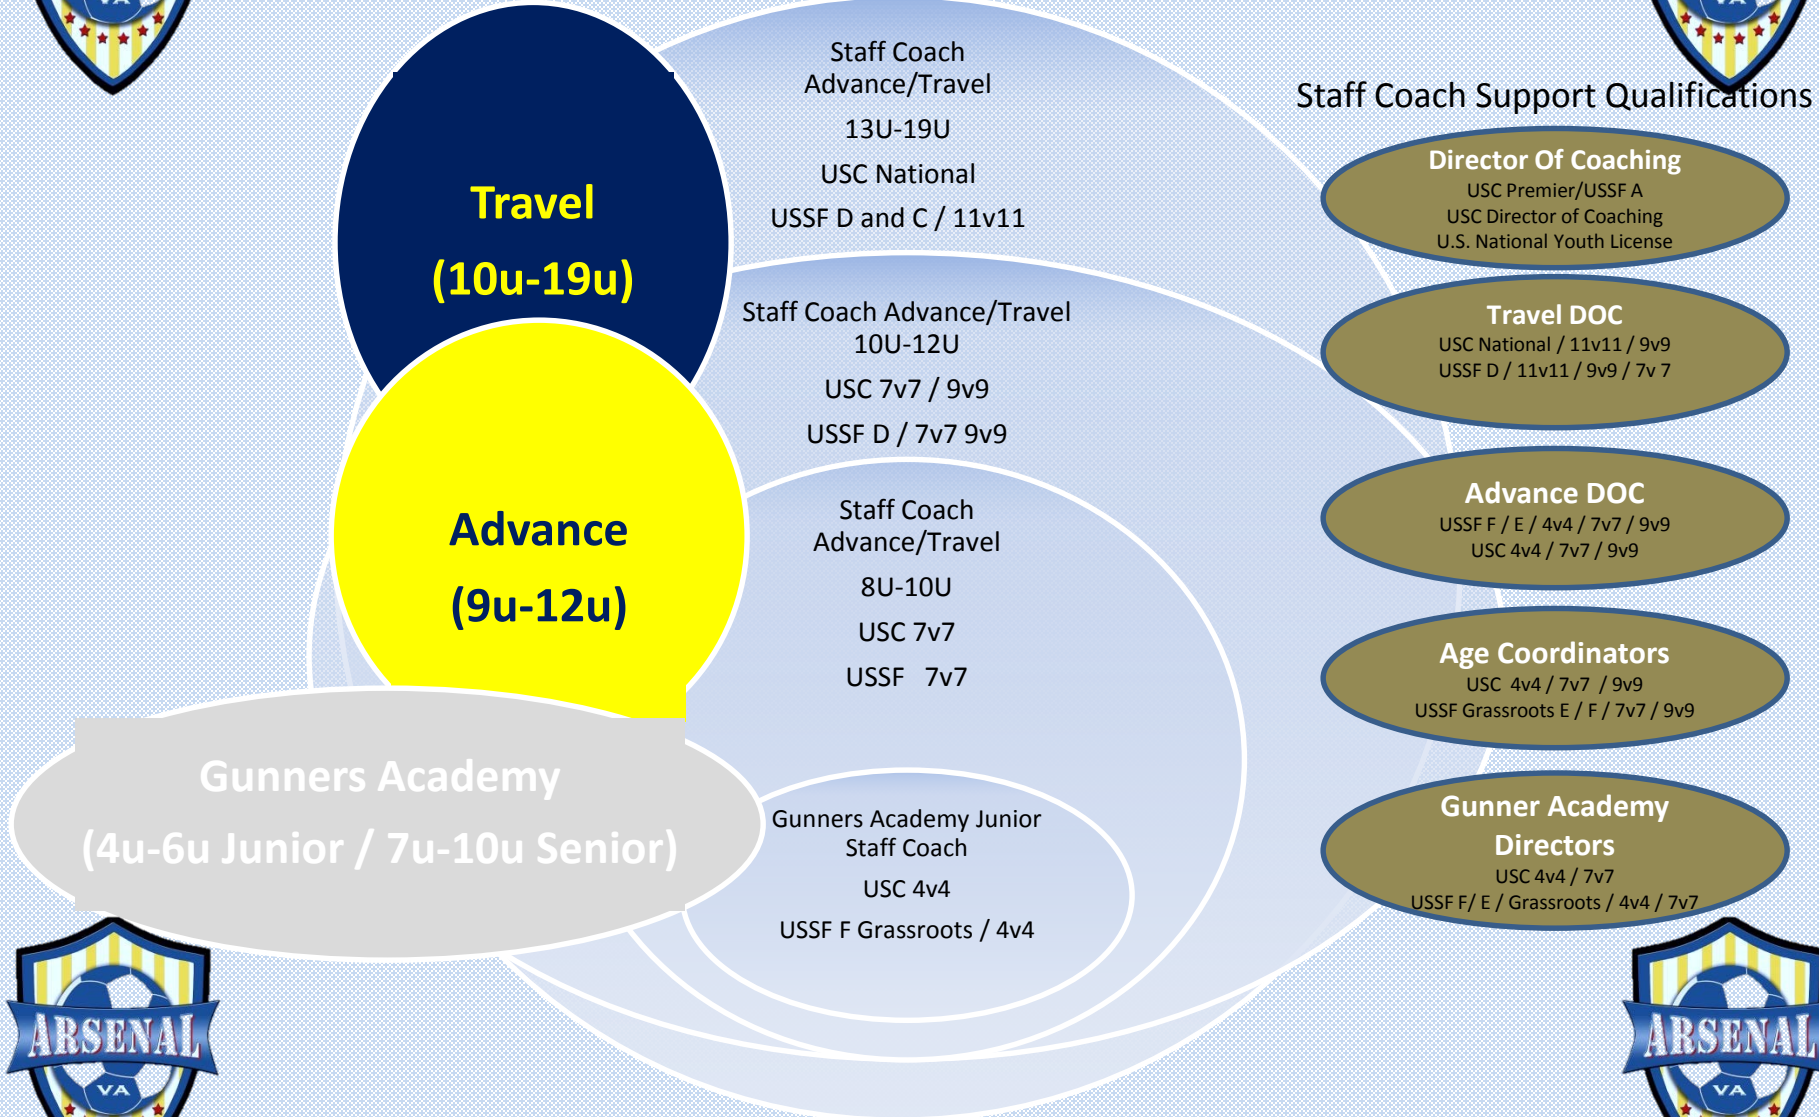

## Formal Coaching Progression

**Growth Mindset, Continuous Learning, Challenging Your Comfort Zone  
Lead to Success**

### Staff Coaching Progression

**Travel  
(10u-19u)**

Staff Coach  
 Advance/Travel  
 13U-19U  
 USC National  
 USSF D and C / 11v11